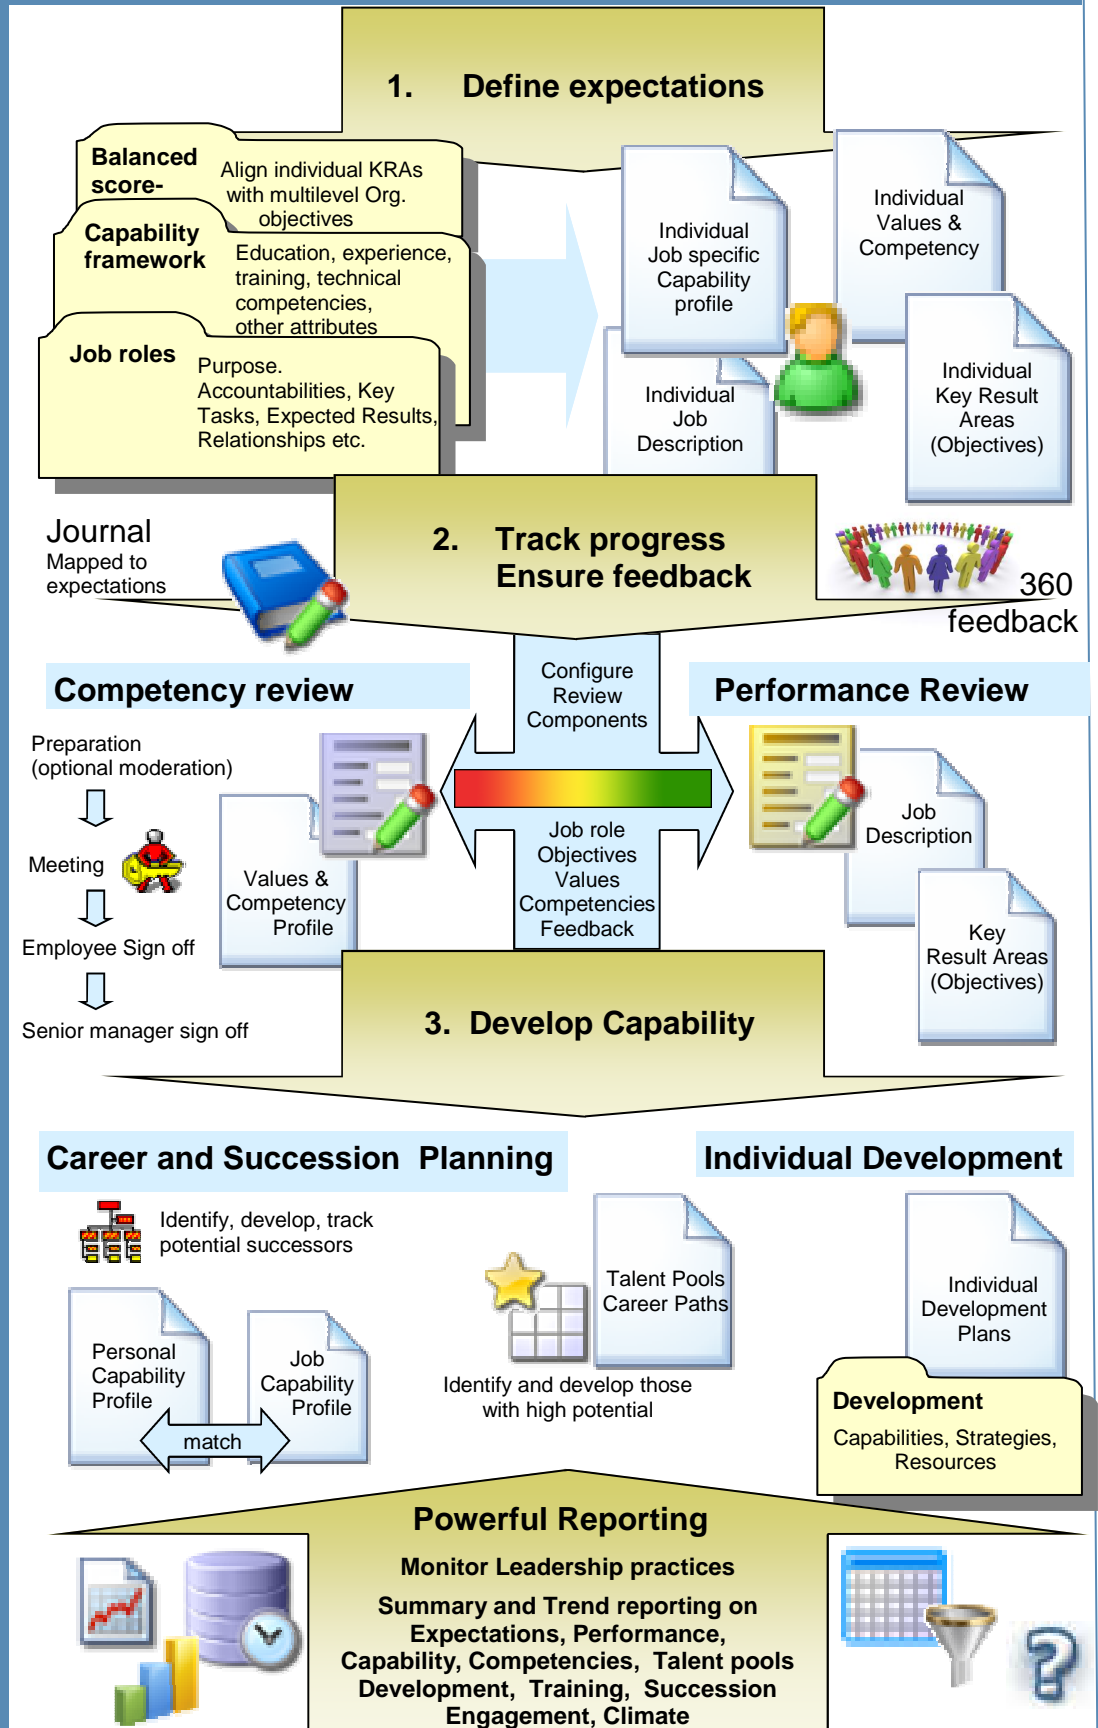

Concepts and Processes

HRadvance Suite

EVIDENCE
BASED
TOOLS
Registered
Psychologists

USA

IRI Consultants
Marcey Uday-Riley
Phone 313 965 0350

New Zealand

Phone +64 9 478 5167

Singapore